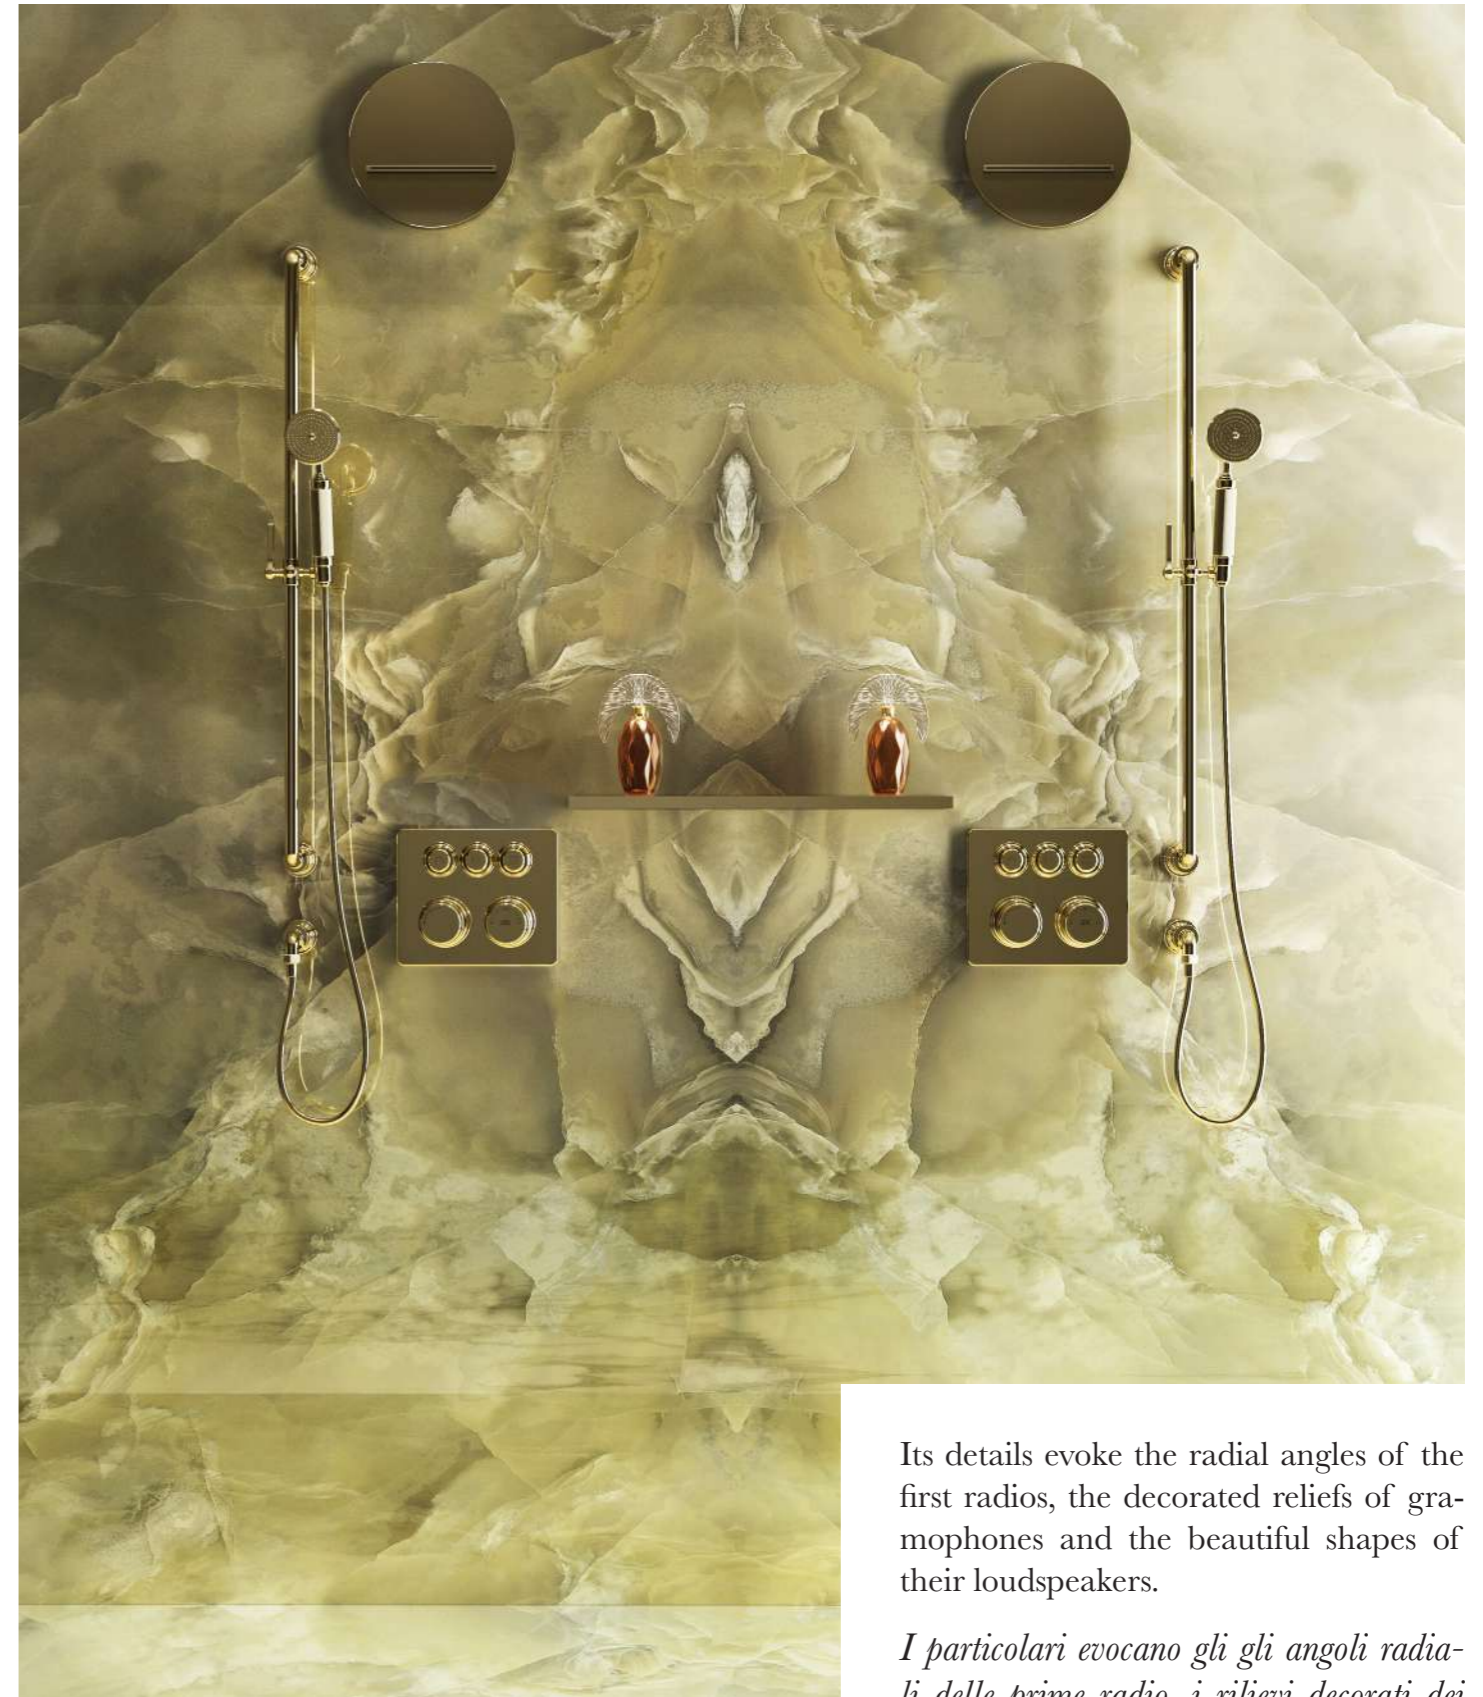

Its details evoke the radial angles of the first radios, the decorated reliefs of gramophones and the beautiful shapes of their loudspeakers.

I particolari evocano gli angoli radiali delle prime radio, i rilievi decorati dei grammofoni e le curve magnifiche dei loro altoparlanti.