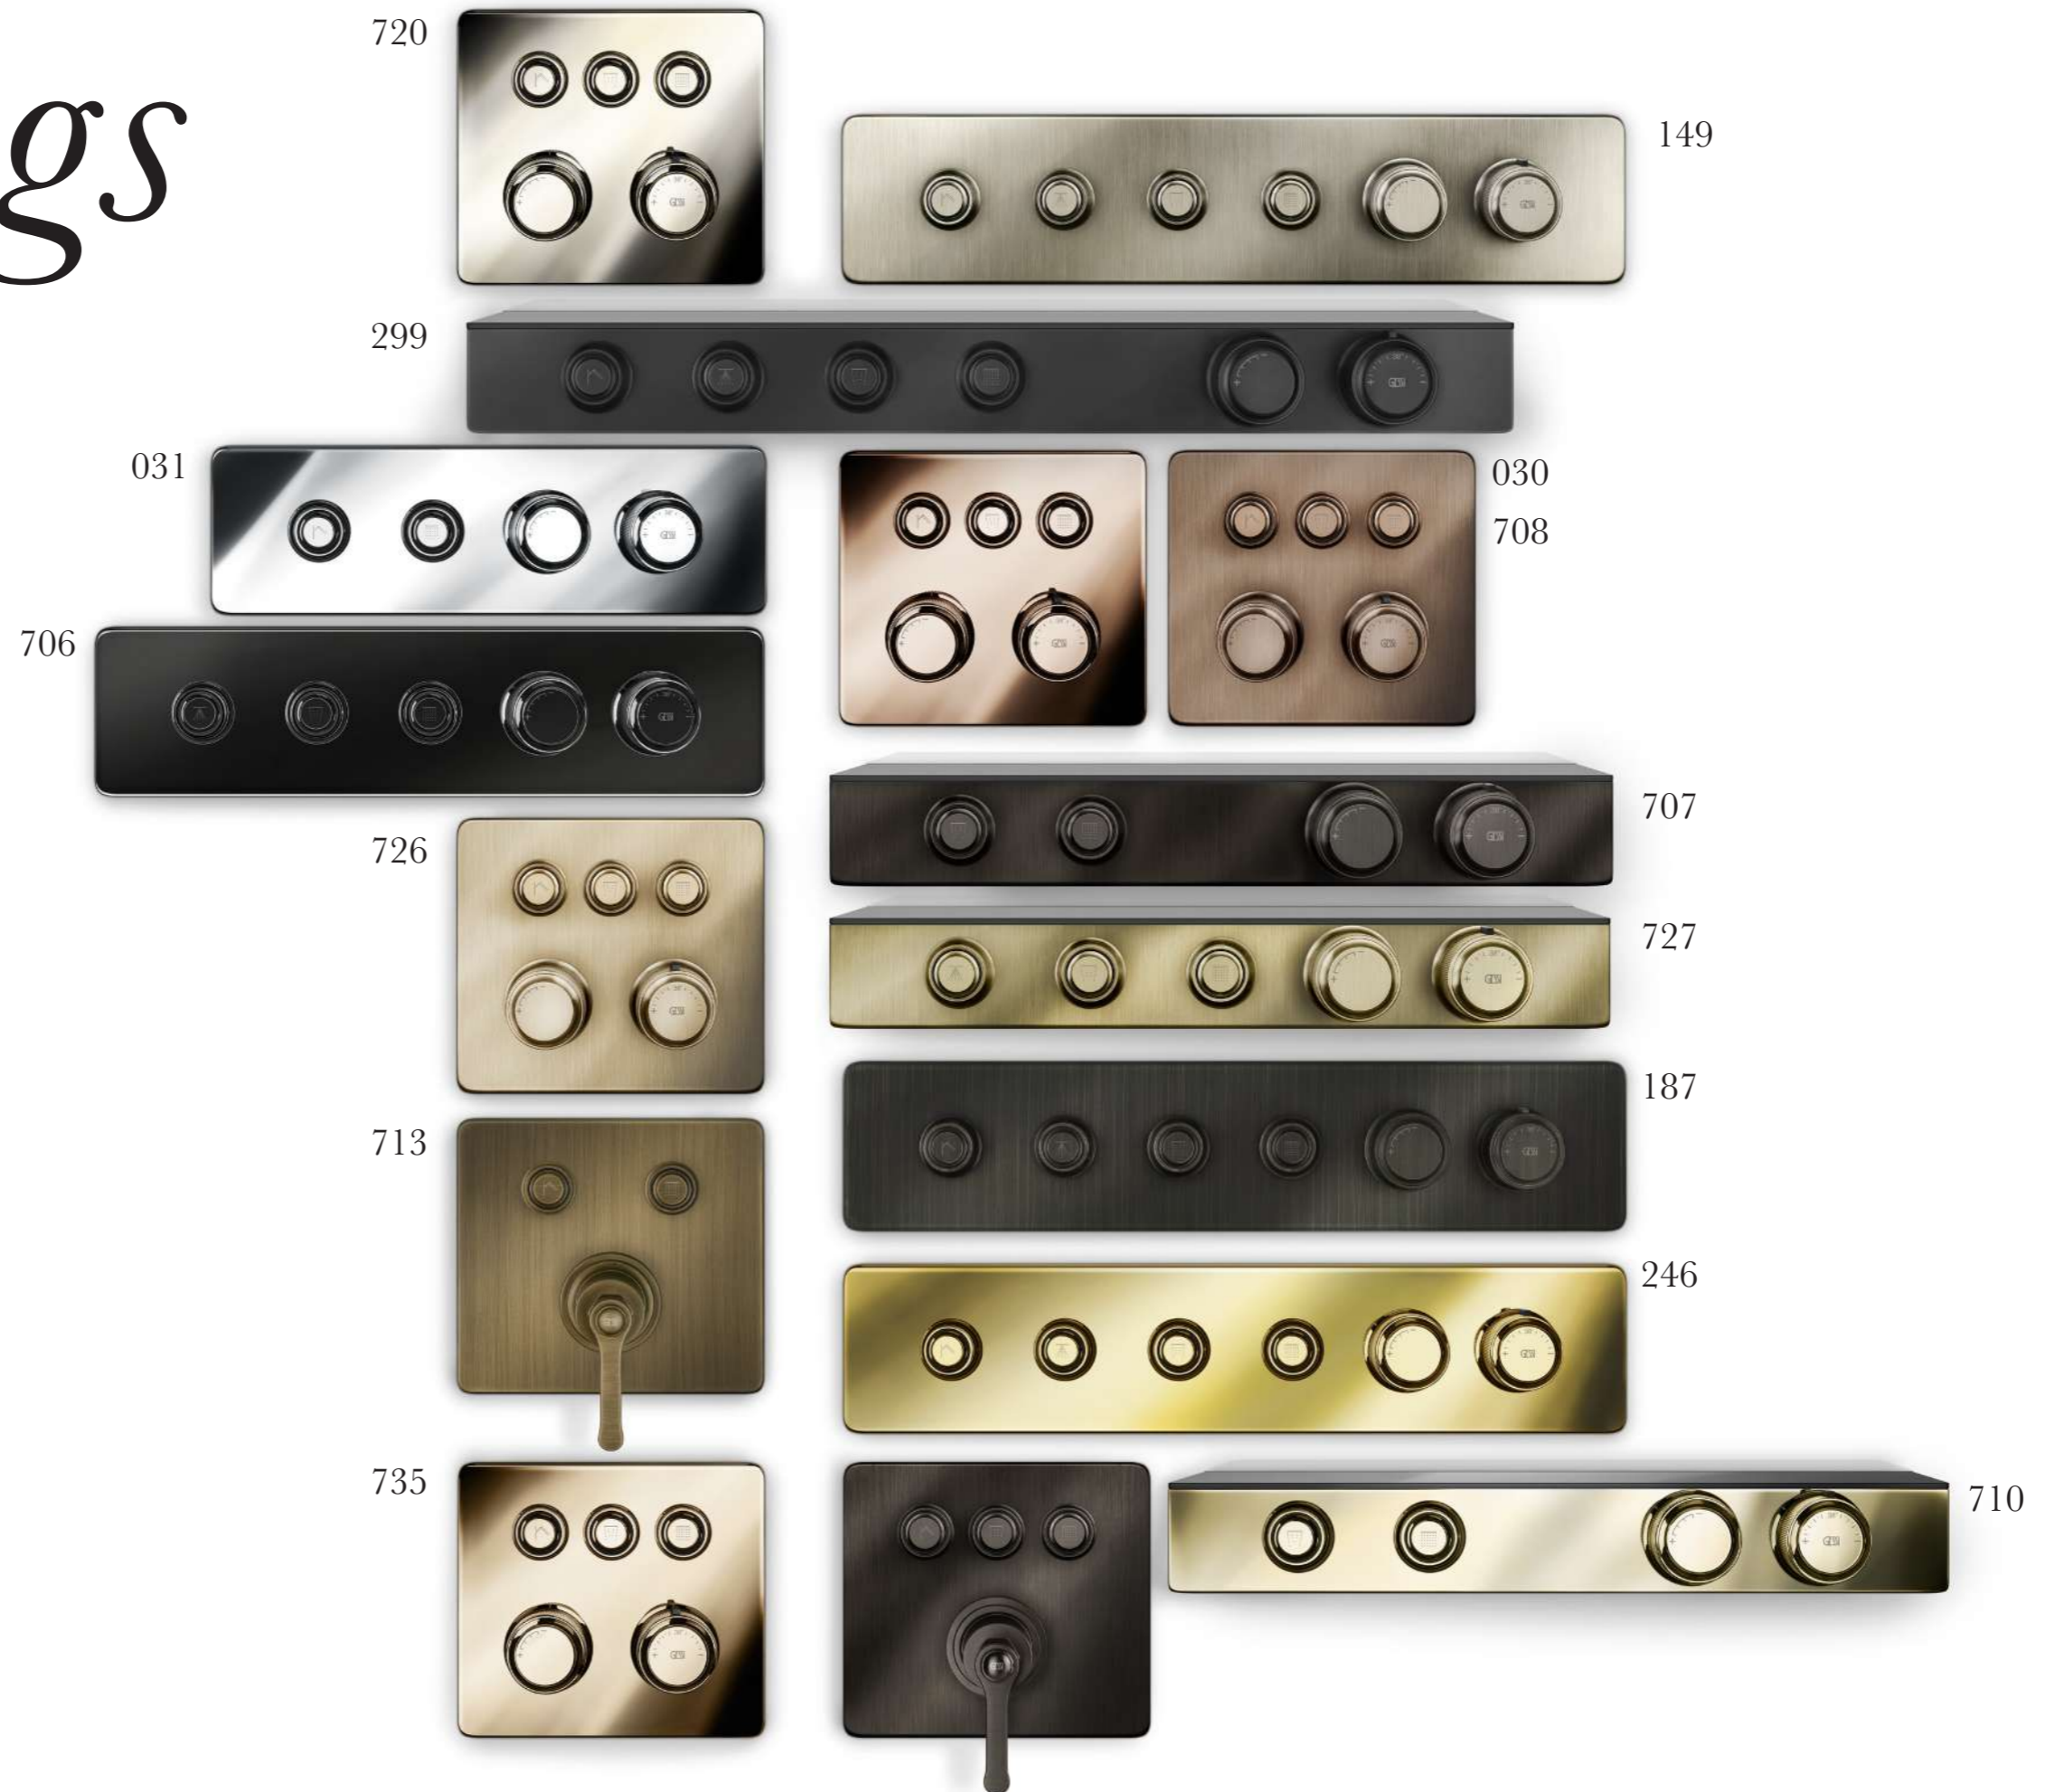

Sauna

DSC
ENERGY 0
DAB*
EQ
VOL +

20.06.2025
Aesop
Antique Hand Balm

PRODUCT LIST

47

FINISHINGS
Finiture

49

HI-FI mixer
models
*Modelli dei
miscelatori HI-FI*

53

HI-FI buttons
array
Pulsanti HI-FI

55

MATCHING
products
*Prodotti
combinabili*

finishings

- 720 Nickel PVD
- 031 Chrome
- 149 Finox
- 299 Matte Black
- 030 Copper PVD
- 708 Copper Brushed PVD
- 706 Black Metal PVD
- 707 Black Metal Brushed PVD
- 735 Warm Bronze PVD
- 726 Warm Bronze Brushed PVD
- 710 Brass PVD
- 727 Brushed Brass PVD
- 187 Aged Bronze
- 713 Antique Brass
- 246 Gold PVD